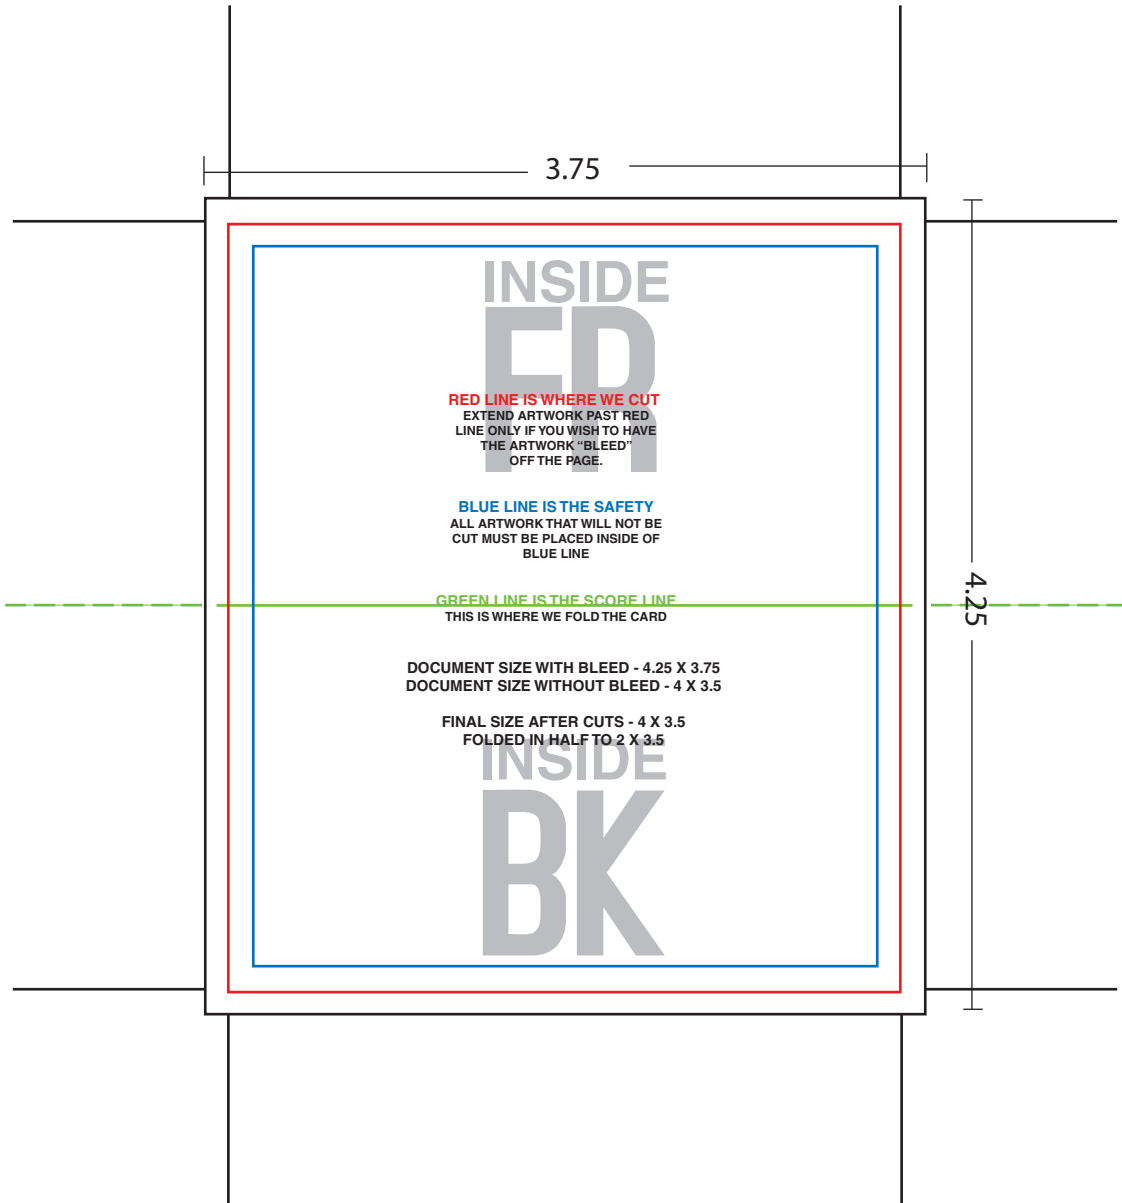

# Copy 2 Copy

**Fold-over Business Card**  
**3.5" x 4"**  
This is a certified Copy2Copy template.  
Not for use with other vendors.